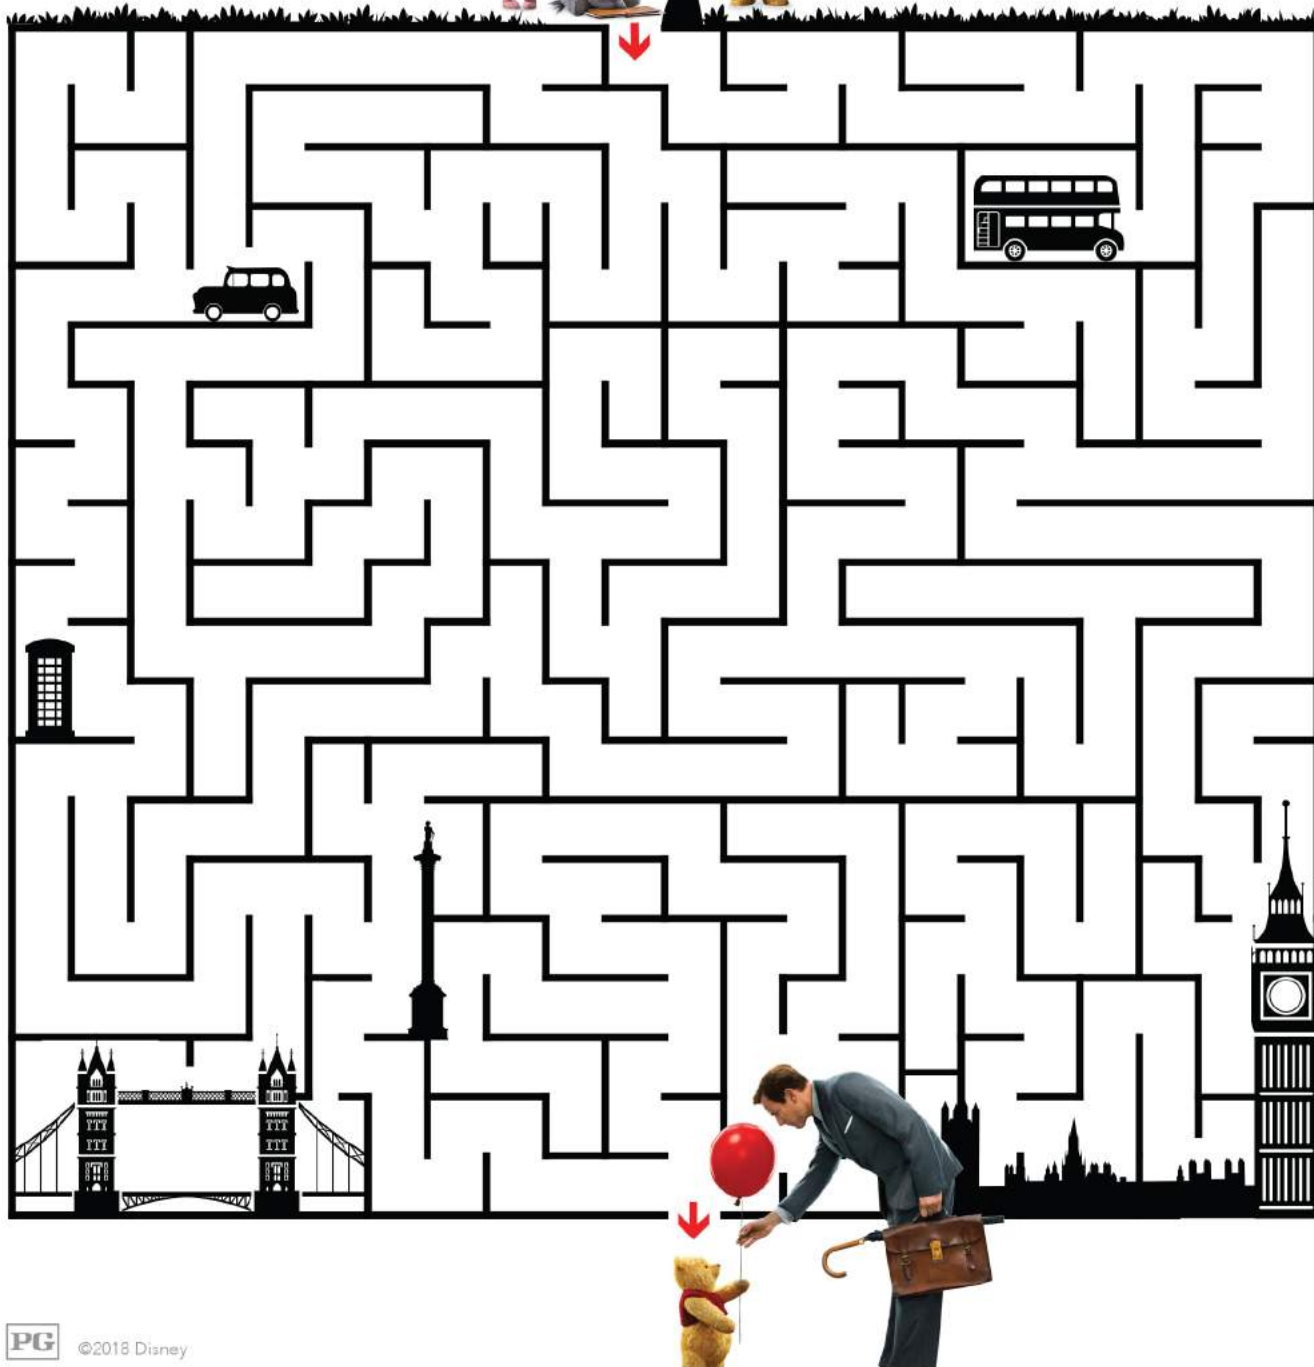

©2018 Disney

Disney Christopher Robin

On Blu-ray™ November 6

Maze

What to do? What to do? What to do?
Pooh has lost his friends. Help Christopher Robin
take him back to Hundred Acre Wood and find
the gang.

PG

©2018 Disney

Disney Christopher Robin

On Blu-ray™ November 6

Maze

Oh bother! Christopher Robin left behind important papers that he needs with him in London. Can you help the gang from Hundred Acre Wood find their way through the city in time?

PG

©2018 Disney

Disney Christopher Robin

On Blu-ray™ November 6

Spot the Difference

There are 8 differences between the two images.
Can you spot them all? Circle each one.

PG

©2018 Disney